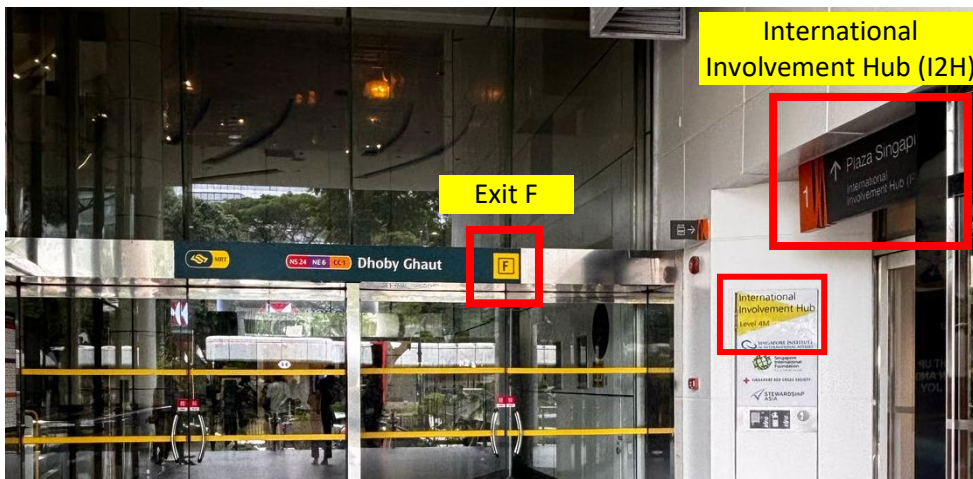

# Lift Lobby, SIIA (The Atrium @Orchard)

1. Pictured on the left is the main entrance of the International Involvement Hub (I2H).

2. This is the lift lobby to the SIIA Office.

3. The SIIA Office is at Level 4M.

# By MRT

1. Alight at Dhoby Ghaut MRT Station. It is an underground interchange connecting the North-South Line, North-East Line, and Circle Line.
2. Walk towards either **Exit E** or **Exit F**. Both exits will lead you to **The Atrium@ Orchard** where the SIIA is located, but **Exit F** provides direct access.

3. If you take **Exit E**, take the escalator to the ground level and turn right. Walk through the glass doors of **Exit F**, which opens to the main road (Orchard Road). Walk into **International Involvement Hub (I2H)**, which is immediately to the left of the doors of **Exit F**.

4. If you take **Exit E**, turn left and walk along Pop Mart until you see the doors of **Exit F**, which opens to the main road (Orchard Road). Walk into **International Involvement Hub (I2H)**.