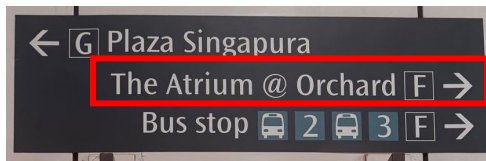

# Lift Lobby, SIIA (The Atrium @Orchard)

1. Pictured on the left is the main entrance of the International Involvement Hub (I2H).

2. This is the lift lobby to the SIIA Office.

3. The SIIA Office is at Level 4M.

# By MRT

1. Alight at Dhoby Ghaut MRT Station. It is an underground interchange connecting the North-South Line, North-East Line, and Circle Line.
2. Walk towards either **Exit E** or **Exit F**. Both exits will lead you to **The Atrium@ Orchard** where the SIIA is located, but **Exit F** provides direct access.

3. If you take **Exit E**, take the escalator to the ground level and turn right. Walk through the glass doors of **Exit F**, which opens to the main road (Orchard Road). Walk into **International Involvement Hub (I2H)**, which is immediately to the left of the doors of **Exit F**.