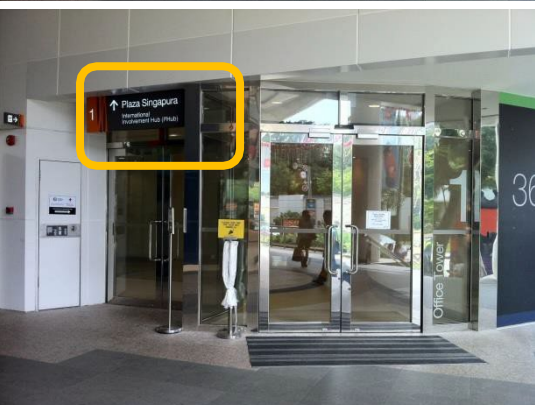

# Lift Lobby, SIIA (The Atrium @Orchard)

1. Pictured on the left is the main entrance of the International Involvement Hub (I2H).

2. This is the lift lobby to the SIIA Office.

3. The SIIA Office is at Level 4M.

3. If you take **Exit E**, take the escalator to the ground level and turn right. Walk through the glass doors of **Exit F**, which opens to the main road (Orchard Road). Walk into **International Involvement Hub (I2H)**, which is immediately to the left of the doors of **Exit F**.

4. If you take **Exit E**, turn left and walk along Pop Mart until you see the doors of **Exit F**, which opens to the main road (Orchard Road). Walk into **International Involvement Hub (I2H)**.

# By Bus/Entrance to I2H

1. There is one bus stop right in front of **The Atrium@Orchard**, located along Orchard Road.

2. Where there is a sign for **Tower 1**, the main entrance of the **International Involvement Hub (I2H)** is **between Exit F of Dhoby Ghaut MRT Station and the entrance of Tower 1.**